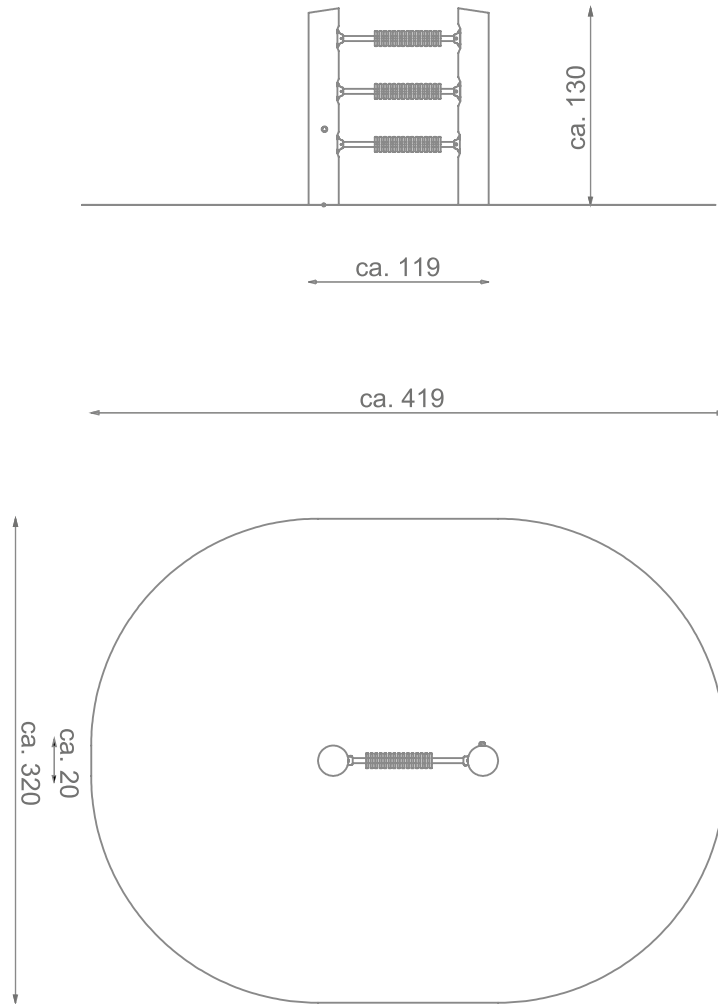

Information about the product

Dimensions	ca. 120 x 20 cm
Safety zone	ca. 420 x 320 cm
Safety zone area	ca. 12 m ²
Overall height	ca. 130 cm
Free fall height	-
Amount of users	1
Product complies with EN 1176-1:2017-12	Yes
Availability of spare parts	Yes
Age range	1-12

Functions

Socializing

Sensory
Integration

Education panel

SCALE 1:50

Materials

Natural robinia wood

Elements made of stainless steel AISI 304

Elements:
HDPE 15 mm